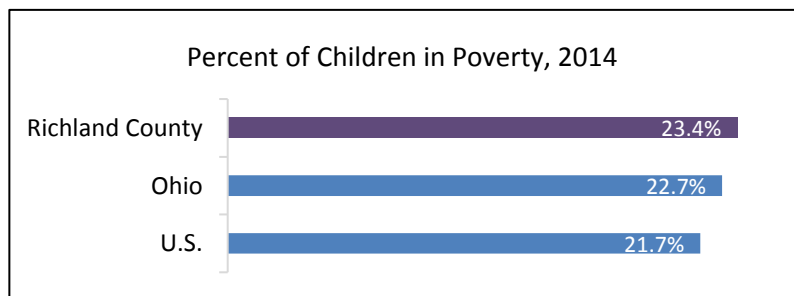

Richland County

| Demographic | Year | Richland | Ohio |
|--|-----------|--------------|------------|
| Total population (#) | 2015 | 121,707 | 11,613,423 |
| Child population (#) | 2015 | 26,456 | 2,628,477 |
| Race and ethnicity of child population | | | |
| White (%) | 2015 | 87.1% | 79.3% |
| Black (%) | 2015 | 11.6% | 17.7% |
| Asian (%) | 2015 | 1.0% | 2.5% |
| Hispanic (%) | 2015 | 2.9% | 5.8% |
| Region (Metro, Rural, Suburban, Appalachian) | | Metropolitan | |
| Economic Well-being | Year | Richland | Ohio |
| Children living in poverty (%) | 2014 | 23.4% | 22.7% |
| Median income (\$) | 2014 | \$41,948 | \$49,349 |
| Unemployment rate (%) | 2015 | 5.6% | 4.9% |
| Children receiving SNAP/Food Stamps (%) | 2015 | 44.6% | 36.2% |
| Students economically disadvantaged (%) | 2015-2016 | 52.0% | 49.9% |
| Education | Year | Richland | Ohio |
| Children in publicly funded child care (%) | 2015 | 8.8% | 6.9% |
| 4th grade math - proficient or higher (%) | 2015-2016 | 72.4% | 69.2% |
| 4th grade reading - proficient or higher (%) | 2015-2016 | 60.2% | 57.5% |
| High school graduation rate (%) | 2014-2015 | 87.0% | 83.0% |
| Health | Year | Richland | Ohio |
| Children enrolled in Medicaid (%) | 2015 | 64.0% | 52.3% |
| Births to teens (birth rate for females age 15-17) | 2015 | 15.7 | 10.0 |
| Low birth weight babies (% of all births) | 2015 | 7.4% | 8.5% |
| Safety | Year | Richland | Ohio |
| Child maltreatment (rate per 1,000 children) | 2015 | 7.6 | 6.7 |
| Felony adjudications (rate per 1,000 children) | 2015 | 1.1 | 1.7 |
| Children in foster care (rate per 1,000 children) | 2015 | 5.1 | 8.7 |

KIDS COUNT DATA CENTER

A project of the Annie E. Casey Foundation, KIDS COUNT is the premier source for data on child and family well-being in the United States. Access hundreds of indicators, download data and create reports and graphics on the KIDS COUNT Data Center that support smart decisions about children and families. Visit datacenter.kidscount.org