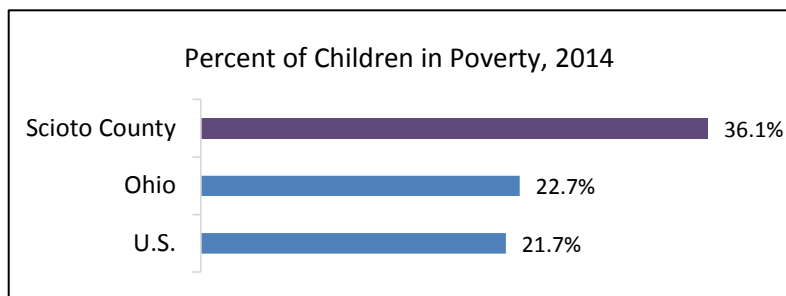

Scioto County

| Demographic | Year | Scioto | Ohio |
|--|-----------|-------------|------------|
| Total population (#) | 2015 | 76,825 | 11,613,423 |
| Child population (#) | 2015 | 16,922 | 2,628,477 |
| Race and ethnicity of child population | | | |
| White (%) | 2015 | 95.1% | 79.3% |
| Black (%) | 2015 | 3.8% | 17.7% |
| Asian (%) | 2015 | 0.5% | 2.5% |
| Hispanic (%) | 2015 | 2.5% | 5.8% |
| Region (Metro, Rural, Suburban, Appalachian) | | Appalachian | |
| Economic Well-being | Year | Scioto | Ohio |
| Children living in poverty (%) | 2014 | 36.1% | 22.7% |
| Median income (\$) | 2014 | \$37,625 | \$49,349 |
| Unemployment rate (%) | 2015 | 7.7% | 4.9% |
| Children receiving SNAP/Food Stamps (%) | 2015 | 57.0% | 36.2% |
| Students economically disadvantaged (%) | 2015-2016 | 61.3% | 49.9% |
| Education | Year | Scioto | Ohio |
| Children in publicly funded child care (%) | 2015 | 5.5% | 6.9% |
| 4th grade math - proficient or higher (%) | 2015-2016 | 65.0% | 69.2% |
| 4th grade reading - proficient or higher (%) | 2015-2016 | 53.5% | 57.5% |
| High school graduation rate (%) | 2014-2015 | 91.0% | 83.0% |
| Health | Year | Scioto | Ohio |
| Children enrolled in Medicaid (%) | 2015 | 72.7% | 52.3% |
| Births to teens (birth rate for females age 15-17) | 2015 | 14.5 | 10.0 |
| Low birth weight babies (% of all births) | 2015 | 8.8% | 8.5% |
| Safety | Year | Scioto | Ohio |
| Child maltreatment (rate per 1,000 children) | 2015 | 8.6 | 6.7 |
| Felony adjudications (rate per 1,000 children) | 2015 | 1.4 | 1.7 |
| Children in foster care (rate per 1,000 children) | 2015 | 13.4 | 8.7 |

KIDS COUNT DATA CENTER

A project of the Annie E. Casey Foundation, KIDS COUNT is the premier source for data on child and family well-being in the United States. Access hundreds of indicators, download data and create reports and graphics on the KIDS COUNT Data Center that support smart decisions about children and families. Visit datacenter.kidscount.org