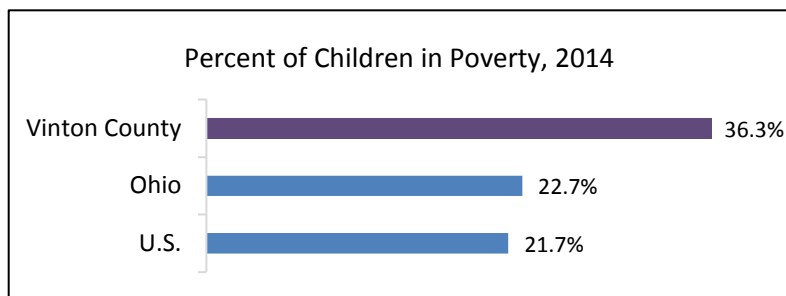

Vinton County

| Demographic | Year | Vinton | Ohio |
|--|-----------|-------------|------------|
| Total population (#) | 2015 | 13,048 | 11,613,423 |
| Child population (#) | 2015 | 2,960 | 2,628,477 |
| Race and ethnicity of child population | | | |
| White (%) | 2015 | 97.0% | 79.3% |
| Black (%) | 2015 | 2.1% | 17.7% |
| Asian (%) | 2015 | 0.3% | 2.5% |
| Hispanic (%) | 2015 | 1.5% | 5.8% |
| Region (Metro, Rural, Suburban, Appalachian) | | Appalachian | |
| Economic Well-being | Year | Vinton | Ohio |
| Children living in poverty (%) | 2014 | 36.3% | 22.7% |
| Median income (\$) | 2014 | \$37,633 | \$49,349 |
| Unemployment rate (%) | 2015 | 6.6% | 4.9% |
| Children receiving SNAP/Food Stamps (%) | 2015 | * | 36.2% |
| Students economically disadvantaged (%) | 2015-2016 | 87.3% | 49.9% |
| Education | Year | Vinton | Ohio |
| Children in publicly funded child care (%) | 2015 | * | 6.9% |
| 4th grade math - proficient or higher (%) | 2015-2016 | 78.8% | 69.2% |
| 4th grade reading - proficient or higher (%) | 2015-2016 | 61.8% | 57.5% |
| High school graduation rate (%) | 2014-2015 | 87.7% | 83.0% |
| Health | Year | Vinton | Ohio |
| Children enrolled in Medicaid (%) | 2015 | 77.9% | 52.3% |
| Births to teens (birth rate for females age 15-17) | 2015 | 21.7 | 10.0 |
| Low birth weight babies (% of all births) | 2015 | 7.6% | 8.5% |
| Safety | Year | Vinton | Ohio |
| Child maltreatment (rate per 1,000 children) | 2015 | 13.2 | 6.7 |
| Felony adjudications (rate per 1,000 children) | 2015 | 0.7 | 1.7 |
| Children in foster care (rate per 1,000 children) | 2015 | 15.5 | 8.7 |