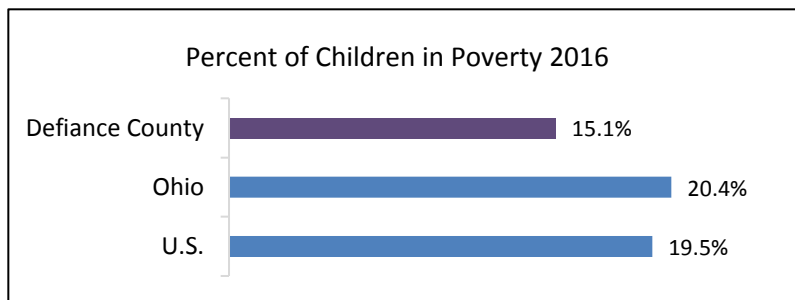

Defiance County

Demographics	Year	Defiance	Ohio
Total population (#)	2016	38,158	11,614,373
Child population (#)	2016	8,795	2,612,172
Race and ethnicity of child population			
White (%)	2016	94.8%	79.0%
Black (%)	2016	4.1%	17.9%
Asian (%)	2016	0.6%	2.7%
Hispanic (%)	2016	14.5%	6.0%
Region (Metro, Rural, Suburban, Appalachian)		Rural	
Economic Well-being	Year	Defiance	Ohio
Children living in poverty (%)	2016	15.1%	20.4%
Median income (\$)	2016	\$52,210	\$52,357
Unemployment rate (%)	2016	4.8%	4.9%
Children receiving SNAP/Food Stamps (%) ^y	2016	44.9%	35.4%
Students economically disadvantaged (%)	2016-2017	42.0%	50.9%
Education	Year	Defiance	Ohio
Children in publicly funded child care (%) ^y	2016	3.8%	6.9%
4th grade math - proficient or higher (%)	2016-2017	84.5%	72.4%
4th grade reading - proficient or higher (%)	2016-2017	67.1%	62.8%
High school graduation rate (%)	2015-2016	92.4%	83.5%
Health	Year	Defiance	Ohio
Children enrolled in Medicaid (%) [*]	2016	65.8%	54.6%
Teen births (rate per 1,000 females age 15-17) [†]	2016	6.2	8.9
Low birth weight babies (% of all births)	2016	5.2%	8.7%
Infant Mortality (rate per 1,000 births) [†]	2016	11.6	7.4
Safety	Year	Defiance	Ohio
Child maltreatment (rate per 1,000 children)	2016	5.5	6.8
Felony adjudications (rate per 1,000 children)	2016	2.2	1.8
Children in foster care (rate per 1,000 children)	2016	6.6	9.3

*Based on County of Eligibility, unlike data for previous years that had been based on County of Residence

†County rate based on fewer than 10 occurrences

^yDefiance and Paulding County now combine these data and report it under Defiance County