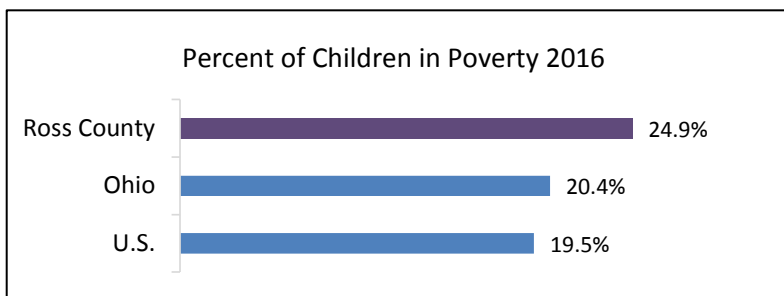

# Ross County

Demographics	Year	Ross	Ohio
Total population (#)	2016	77,000	11,614,373
Child population (#)	2016	16,537	2,612,172
<b>Race and ethnicity of child population</b>			
White (%)	2016	92.6%	79.0%
Black (%)	2016	6.3%	17.9%
Asian (%)	2016	0.6%	2.7%
Hispanic (%)	2016	2.1%	6.0%
Region (Metro, Rural, Suburban, Appalachian)		Appalachian	
Economic Well-being	Year	Ross	Ohio
Children living in poverty (%)	2016	24.9%	20.4%
Median income (\$)	2016	\$47,507	\$52,357
Unemployment rate (%)	2016	5.5%	4.9%
Children receiving SNAP/Food Stamps (%) <sup>y</sup>	2016	78.9%	35.4%
Students economically disadvantaged (%)	2016-2017	69.0%	50.9%
Education	Year	Ross	Ohio
Children in publicly funded child care (%) <sup>y</sup>	2016	5.6%	6.9%
4th grade math - proficient or higher (%)	2016-2017	77.0%	72.4%
4th grade reading - proficient or higher (%)	2016-2017	63.2%	62.8%
High school graduation rate (%)	2015-2016	88.7%	83.5%
Health	Year	Ross	Ohio
Children enrolled in Medicaid (%) <sup>*</sup>	2016	95.8%	54.6%
Teen births (rate per 1,000 females age 15-17) <sup>†</sup>	2016	12.3	8.9
Low birth weight babies (% of all births)	2016	9.6%	8.7%
Infant Mortality (rate per 1,000 births) <sup>†</sup>	2016	4.8	7.4
Safety	Year	Ross	Ohio
Child maltreatment (rate per 1,000 children)	2016	10.5	6.8
Felony adjudications (rate per 1,000 children)	2016	0.8	1.8
Children in foster care (rate per 1,000 children)	2016	12.1	9.3

<sup>\*</sup>Based on County of Eligibility, unlike data for previous years that had been based on County of Residence

<sup>†</sup>County rate based on fewer than 10 occurrences

<sup>y</sup>Hocking, Vinton, and Ross County now combine these data and report it under Ross County